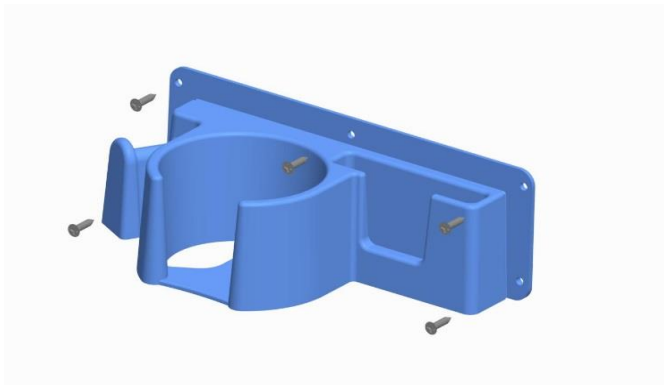

# INSTALLATION GUIDE

STEP 1

STEP 2

STEP 3

STEP 4

**Hardware recommendation: Flat head #8 screws or bolts**  
***If using the cosmetic frame, simply slide into place until the snap lock engages***