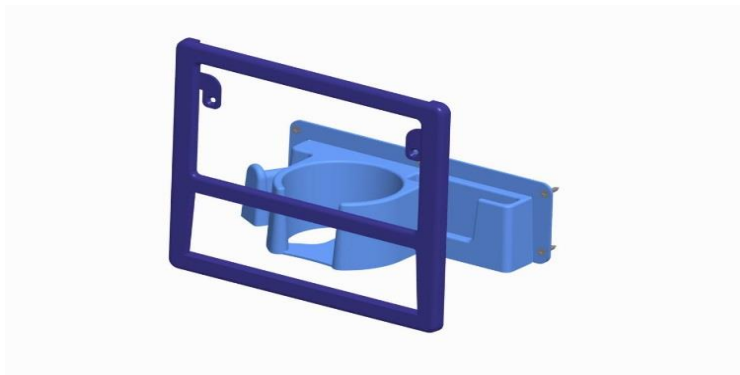

# INSTALLATION GUIDE

STEP 1

STEP 2

STEP 3

STEP 4

**Hardware recommendation: Flat head #8 screws or bolts**  
***If using the cosmetic frame, simply slide into place until the snap lock engages***