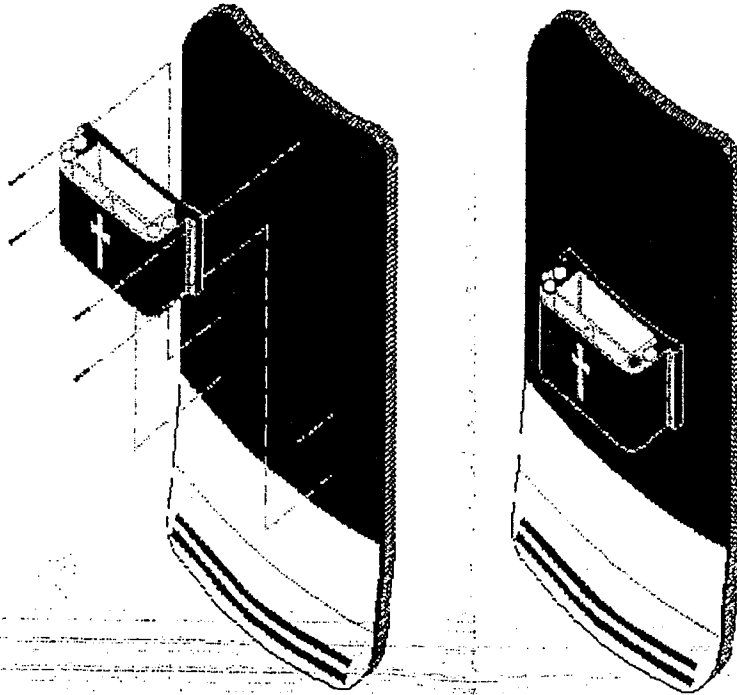

INTRODUCING

THE NEW WORSHIP CADDY III

Installation Instructions

Mount at Desired Height

For information contact

CADDY™ PRODUCTS, INC.
AND LEADING EDGE SYSTEMS

CADDY™ PRODUCTS, INC.
AND LEADING EDGE SYSTEMS

73-850 Dinah Shore Drive, Unit 115
Palm Desert, CA 92211
Tel (760) 770-1299 / Fax (760) 770-1799
(800) 845-0591