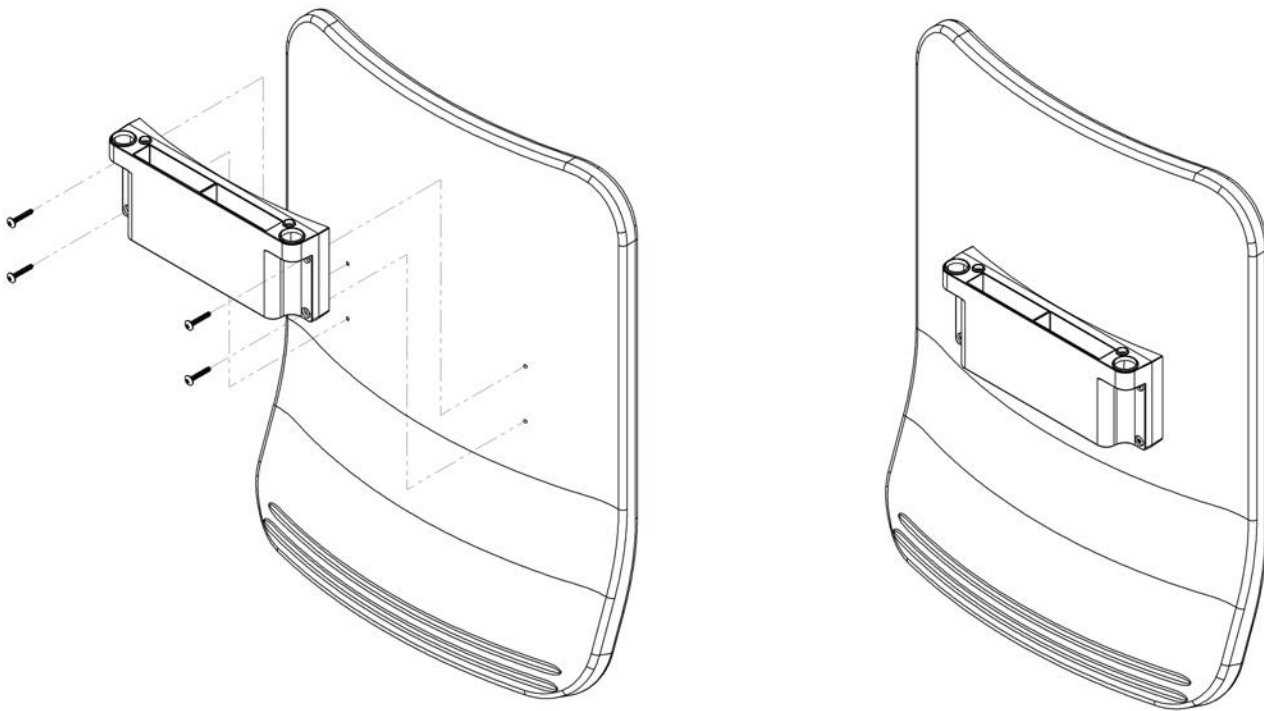

# THE NEW WORSHIP CADDY II INSTALLATION INSTRUCTIONS

Mount at desired height

800-845-0591

10501 Florida Ave S, Minneapolis, MN 55438  
Phone: 952-903-0110 Fax: 952-903-5020  
Website: [www.caddyproducts.com](http://www.caddyproducts.com)  
E-mail: [info@caddyproducts.com](mailto:info@caddyproducts.com)